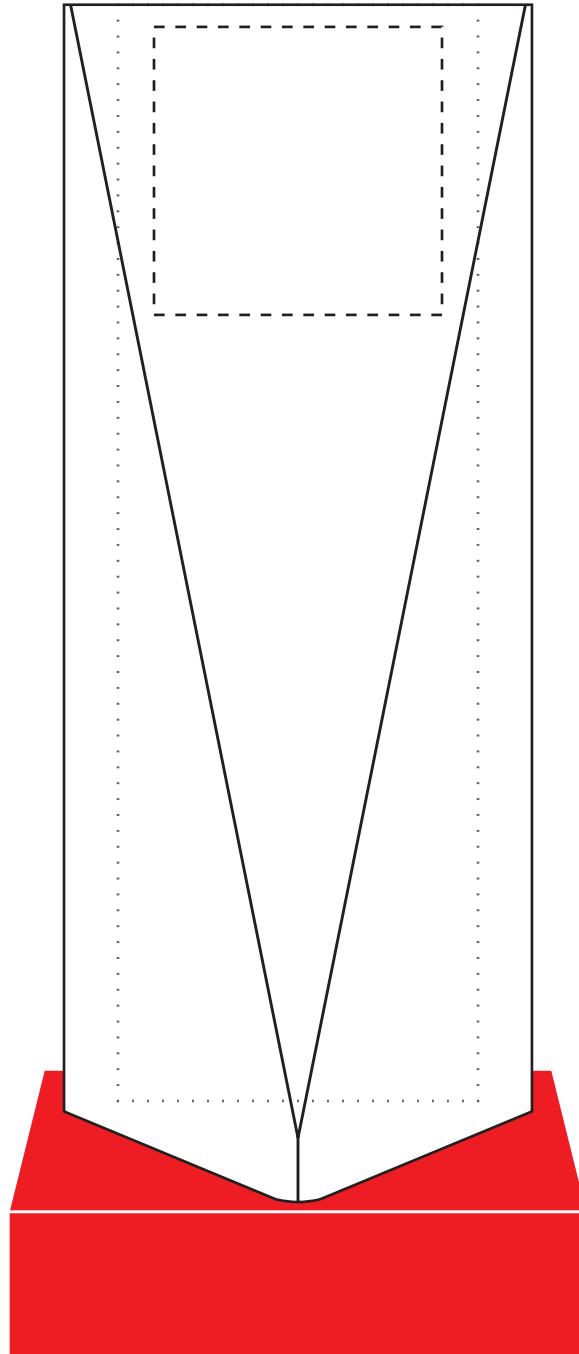

#5000 BACK ETCHED

MAXIMUM ETCHING AREA
1.5"H X 1.5"W

#5000K BACK ETCHED

MAXIMUM ETCHING AREA
1.5"H X 1.5"W

#5000R BACK ETCHED

MAXIMUM ETCHING AREA
1.5"H X 1.5"W

#5000B BACK ETCHED

MAXIMUM ETCHING AREA
1.5"H X 1.5"W

#5000C BACK ETCHED

MAXIMUM ETCHING AREA
1.5"H X 1.5"W